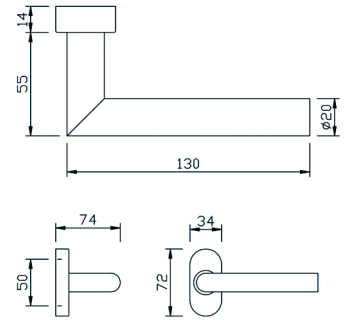

1. GEBOUW

1.150. DEURGARNITUUR

DEURKRUK L-gelast op ovale rozet

- Kruklengte 130mm x Ø 20mm
- Ovale rozet H72xB34xD14mm
- Met stalen onderconstructie en hooghoudveer
- Kruknoot 8mm – stift niet meegeleverd

	afwerking	VE	code	
Deurkruk	rvs	st	121254	

DEURKRUK doorgezet L-gelast op ovale rozet

- Kruklengte 155mm x Ø 20mm
- Ovale rozet H72xB34xD14mm
- Met stalen onderconstructie en hooghoudveer
- Kruknoot 8mm – stift niet meegeleverd